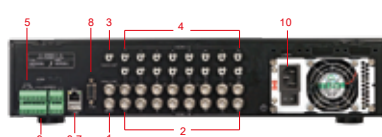

D1 DVR's 4/8CH Real-Time

SA-4100HD (1U)
SA-8200HD (1U)

■ Front Panel

- 1.Number /CH key
- 2.Function key
- 3.Indicator Leds
- 4.Direction/Multi screen key
- 5.IR receiver
- 6.USB

■ SA-4100HD (1U) Rear Panel

D1 DVR's Professional 16CH Real-Time

SA-16400HD (2U)

Front Panel

- 1.Number /CH key
- 2.Function key
- 3.Indicator Leds
- 4.Direction
- 5.Multiscreen key
- 6.Playback Control

Rear Panel

- 1.Video Out(BNCx2)
- 2.Video In(BNCx16)
- 3.Audio Out(RCAx1)
- 4.Audio In(RCAx16)
- 5.RS485
- 6.USB Mouse
- 7.LAN
- 8.VGA Out
- 9.Alarm In/Out
- 10.Power Socket