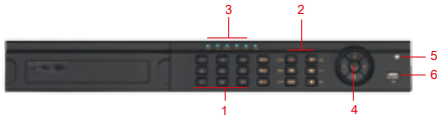

D1 DVR's 4/8CH Real-Time

SA-4100HD (1U)
SA-8200HD (1U)

■ Front Panel

- 1.Number /CH key
- 2.Function key
- 3.Indicator Leds
- 4.Direction/Multi screen key
- 5.IR receiver
- 6.USB

■ SA-4100HD (1U) Rear Panel